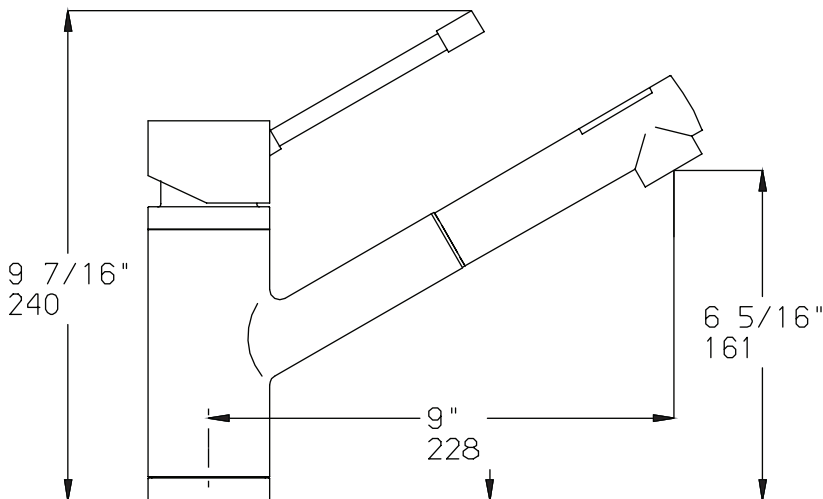

Modern Single-Lever Duo Pull-Out Kitchen Faucet

FA005 | Chrome

HÄHN®

Features and Product Information

- Modern pull-out design
- Metal sprayhead with two water flow options diverts from spray to stream
- Single-lever handle for temperature and water pressure control
- Chrome Finish
- Extra long double-braided stainless steel hose
- Ceramic disc cartridge for trouble-free service
- Solid brass construction

Technical Diagram